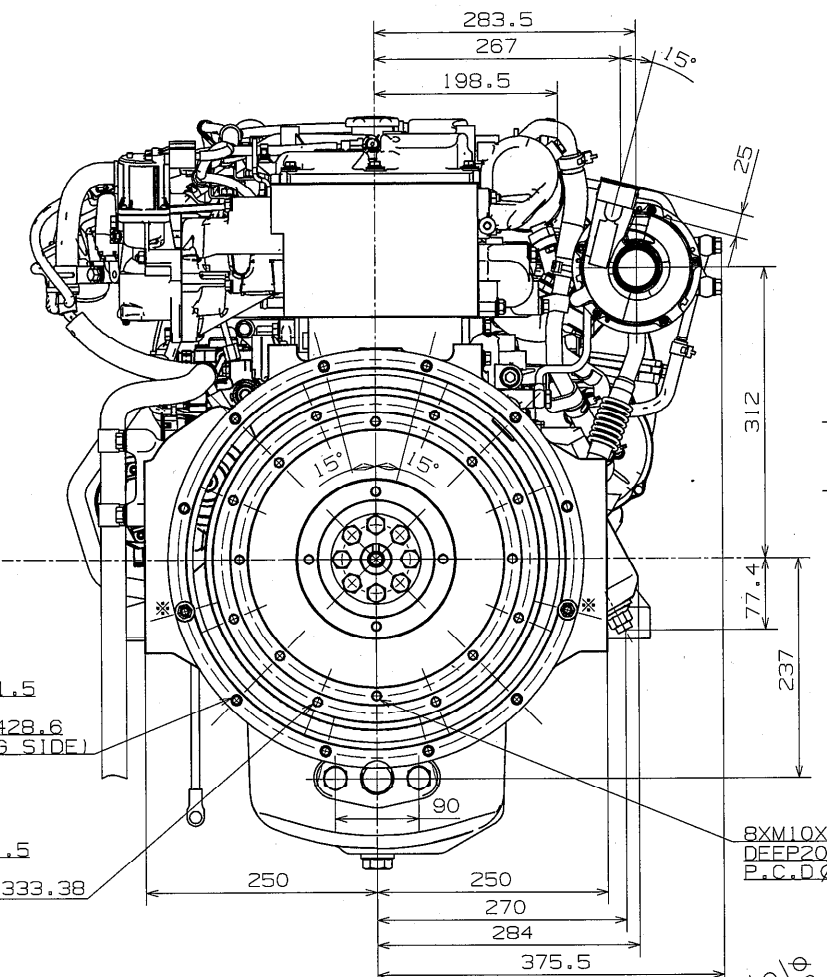

ISUZU 4JJ1X DIESEL ENGINE

BJ-4JJ1XYGV-01

ISUZU MOTORS LIMITED	DATE '08.01.31
OFF-HIGHWAY POWER TRAIN DEPT.	
DWG No. E3-1040-025-1	
TCAE/ATE61474(FV0-707-0776)	

GENERATOR (12V)