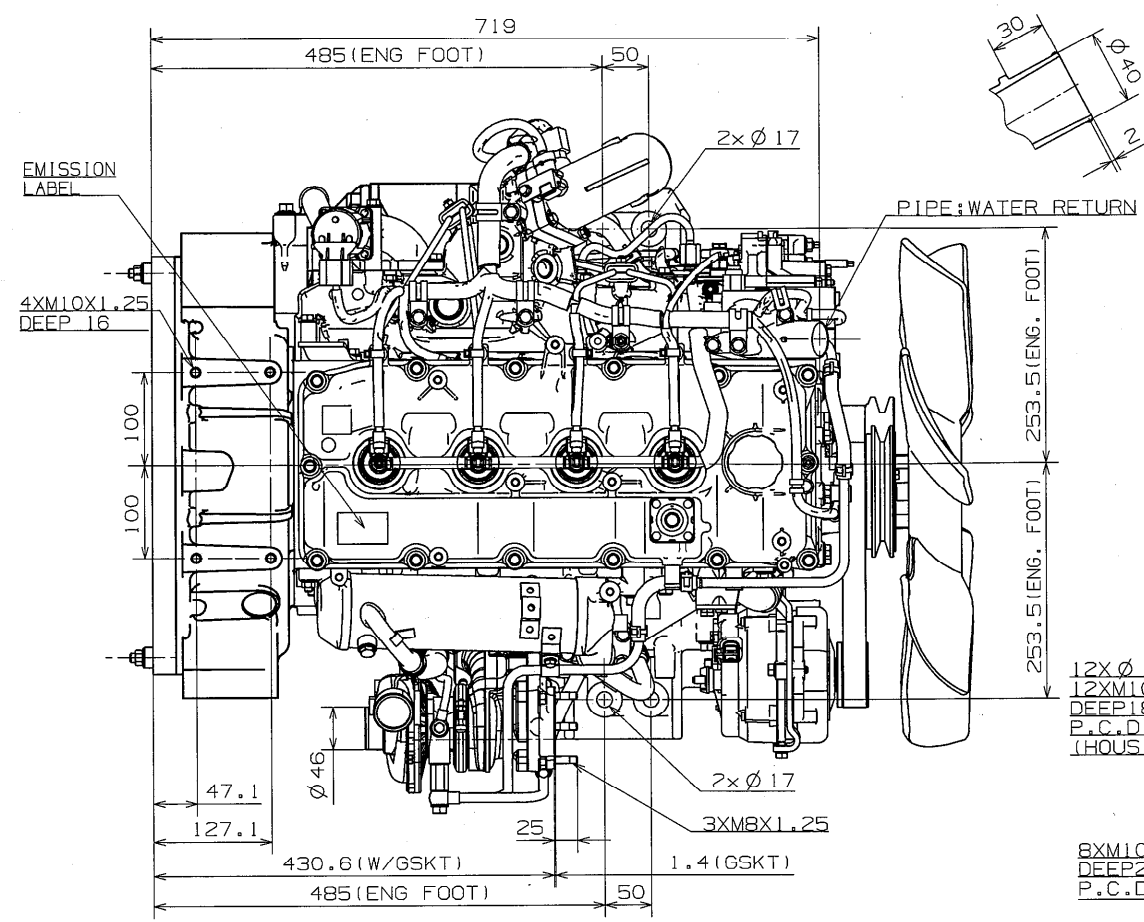

ISUZU 4JJ1X DIESEL ENGINE

BJ-4JJ1XYGV-01

ISUZU MOTORS LIMITED	DATE '08.01.31
OFF-HIGHWAY POWER TRAIN DEPT.	
DWG No. E3-1040-025-1	
TCAE/ATE61474(FV0-707-0776)	

GENERATOR (12V)